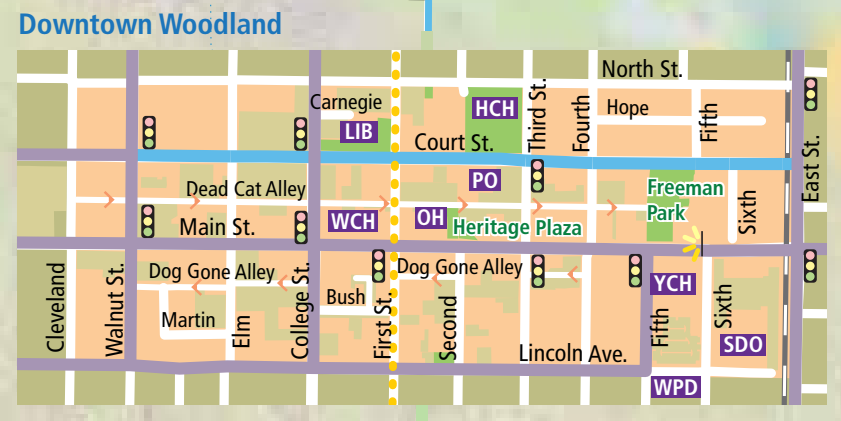

This guide supported in part by
Yolo County Health and Human Services Agency
and Yolo Solano Air Quality Management District.

Esparto 13 miles

Davis 9.5 miles

San Francisco 80 miles

Davis 7 miles