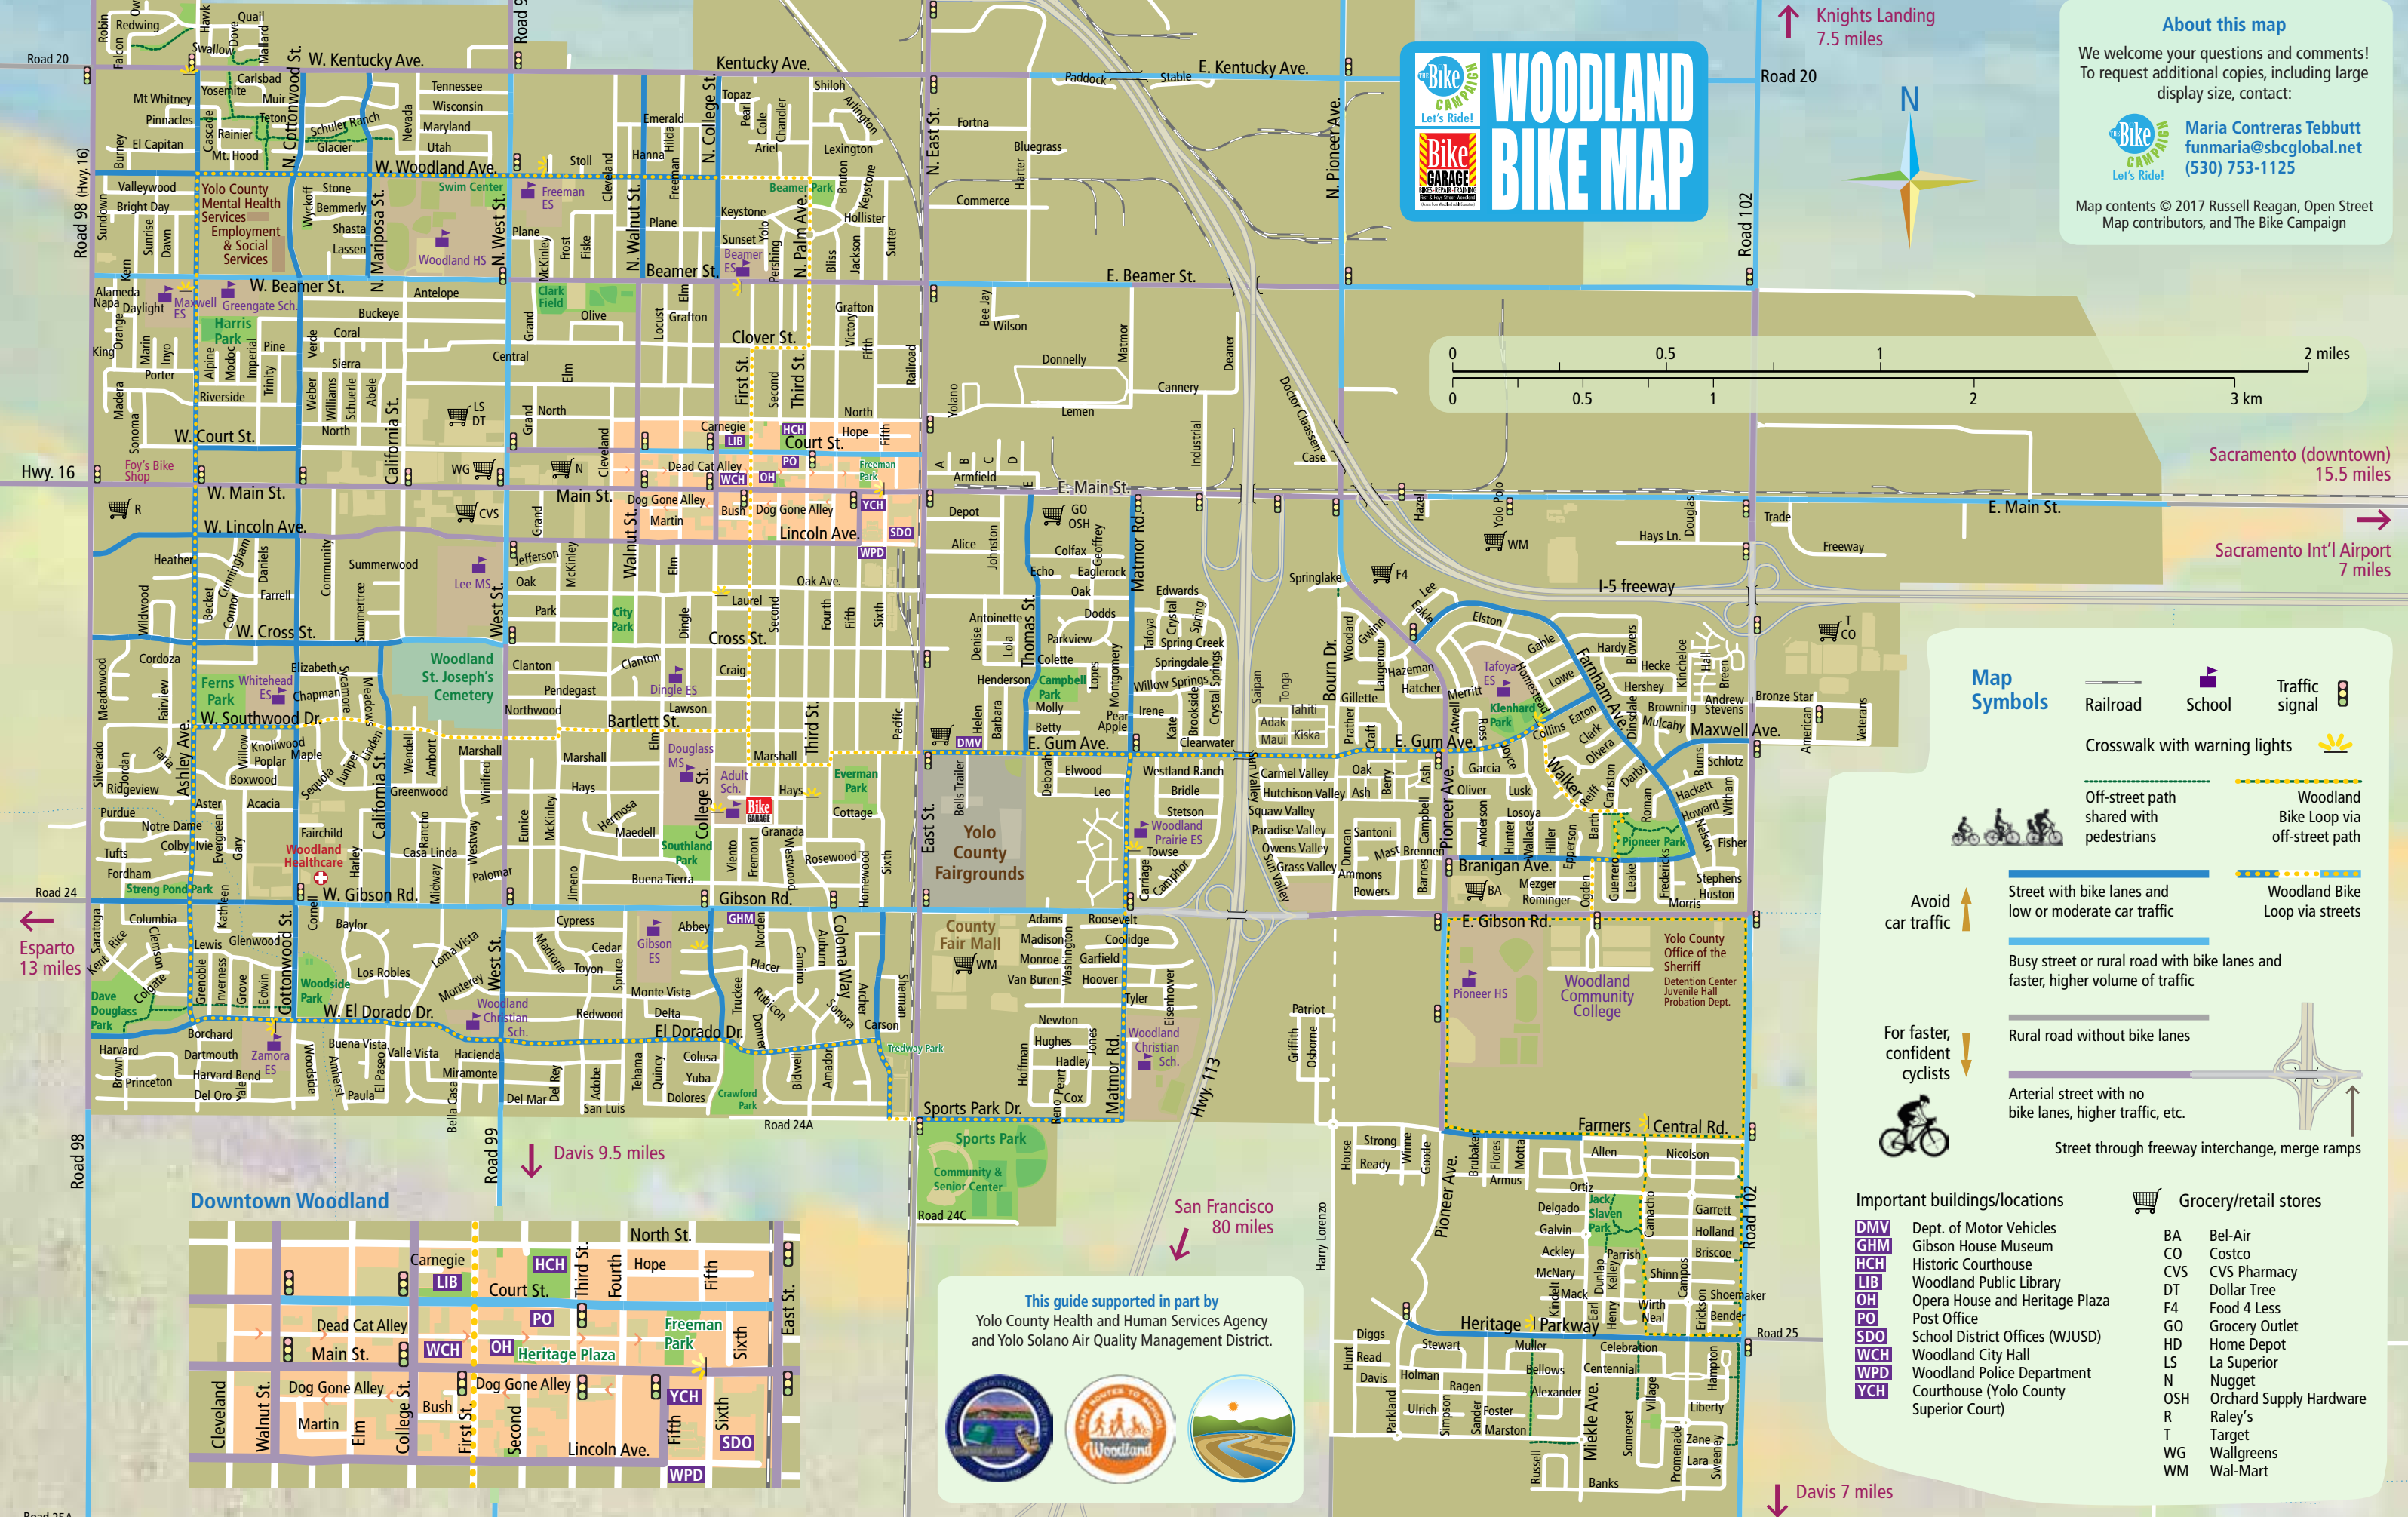

Sacramento (downtown) 15.5 miles

Sacramento Int'l Airport 7 miles

## Map Symbols

- Railroad
- School
- Traffic signal
- Crosswalk with warning lights
- Off-street path shared with pedestrians
- Woodland Bike Loop via off-street path
- Woodland Bike Loop via streets
- Avoid car traffic
- Busy street or rural road with bike lanes and faster, higher volume of traffic
- Rural road without bike lanes
- For faster, confident cyclists
- Arterial street with no bike lanes, higher traffic, etc.
- Street through freeway interchange, merge ramps